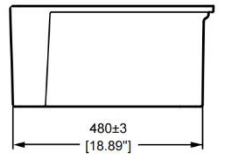

Product Code: S-332018P

**33-inch White Fireclay Single Bowl
Farmhouse/Apron-Front Kitchen Sink**

PRODUCT FEATURES

- **Fine Fireclay Construction:** Expertly crafted for lasting durability and a timeless aesthetic.
- **HPC™ Density Tech:** Utilizing High-Pressure Casting to achieve 30% higher density than traditional manufacturing methods.
- **1280°C HYPER-FIRING:** Processed in a 22-hour tunnel kiln for a surface that is exceptionally resistant to scratches, stains, chips, and thermal shock.
- **Reinforced Design:** Engineered to withstand the rigors of both professional culinary environments and residential kitchens.
- **Standard Drain:** Features a standard 3-1/2" drain opening.

COLORS

- **Standard Colors:** White
- **Premium Colors:** Matte Gray Matte Black

TECHNICAL INFORMATION

- **Sink Dimensions:**
33" x 20 1/16" x 10" (838*510*254mm)
- **Please note tolerances on drawing.**
- **N.W.:** 49.35 KG