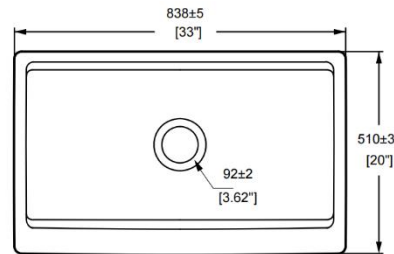

Product Code: S-332018P

**33-inch White Fireclay Single Bowl
Farmhouse/Apron-Front Kitchen Sink**

PRODUCT FEATURES

- **Fine Fireclay Construction:** Expertly crafted for lasting durability and a timeless aesthetic.
- **HPC™ Density Tech:** Utilizing High-Pressure Casting to achieve 30% higher density than traditional manufacturing methods.
- **1280°C HYPER-FIRING:** Processed in a 22-hour tunnel kiln for a surface that is exceptionally resistant to scratches, stains, chips, and thermal shock.
- **Reinforced Design:** Engineered to withstand the rigors of both professional culinary environments and residential kitchens.
- **Standard Drain:** Features a standard 3-1/2" drain opening.

COLORS

- **Standard Colors:** White
- **Premium Colors:** Matte Gray Matte Black

TECHNICAL INFORMATION

- **Sink Dimensions:**
33" x 20 1/16" x 10" (838*510*254mm)
- **Please note tolerances on drawing.**
- **N.W.:** 49.35 KG