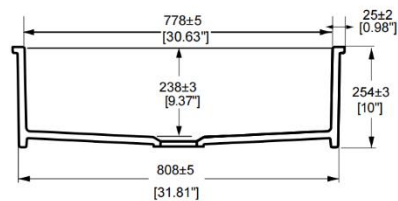

Product Code: S-332018P

**33-inch White Fireclay Single Bowl
Farmhouse/Apron-Front Kitchen Sink**

PRODUCT FEATURES

- **Fine Fireclay Construction:** Expertly crafted for lasting durability and a timeless aesthetic.
- **HPC™ Density Tech:** Utilizing High-Pressure Casting to achieve 30% higher density than traditional manufacturing methods.
- **1280°C HYPER-FIRING:** Processed in a 22-hour tunnel kiln for a surface that is exceptionally resistant to scratches, stains, chips, and thermal shock.
- **Reinforced Design:** Engineered to withstand the rigors of both professional culinary environments and residential kitchens.
- **Standard Drain:** Features a standard 3-1/2" drain opening.

COLORS

- **Standard Colors:** White
- **Premium Colors:** Matte Gray Matte Black

TECHNICAL INFORMATION

- **Sink Dimensions:**
33" x 20 1/16" x 10" (838*510*254mm)
- **Please note tolerances on drawing.**
- **N.W.:** 49.35 KG