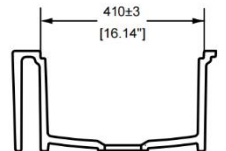

Product Code: S-332018P

**33-inch White Fireclay Single Bowl
Farmhouse/Apron-Front Kitchen Sink**

PRODUCT FEATURES

- **Fine Fireclay Construction:** Expertly crafted for lasting durability and a timeless aesthetic.
- **HPC™ Density Tech:** Utilizing High-Pressure Casting to achieve 30% higher density than traditional manufacturing methods.
- **1280°C HYPER-FIRING:** Processed in a 22-hour tunnel kiln for a surface that is exceptionally resistant to scratches, stains, chips, and thermal shock.
- **Reinforced Design:** Engineered to withstand the rigors of both professional culinary environments and residential kitchens.
- **Standard Drain:** Features a standard 3-1/2" drain opening.

COLORS

- **Standard Colors:** White
- **Premium Colors:** Matte Gray Matte Black

TECHNICAL INFORMATION

- **Sink Dimensions:**
33" x 20 1/16" x 10" (838*510*254mm)
- **Please note tolerances on drawing.**
- **N.W.:** 49.35 KG